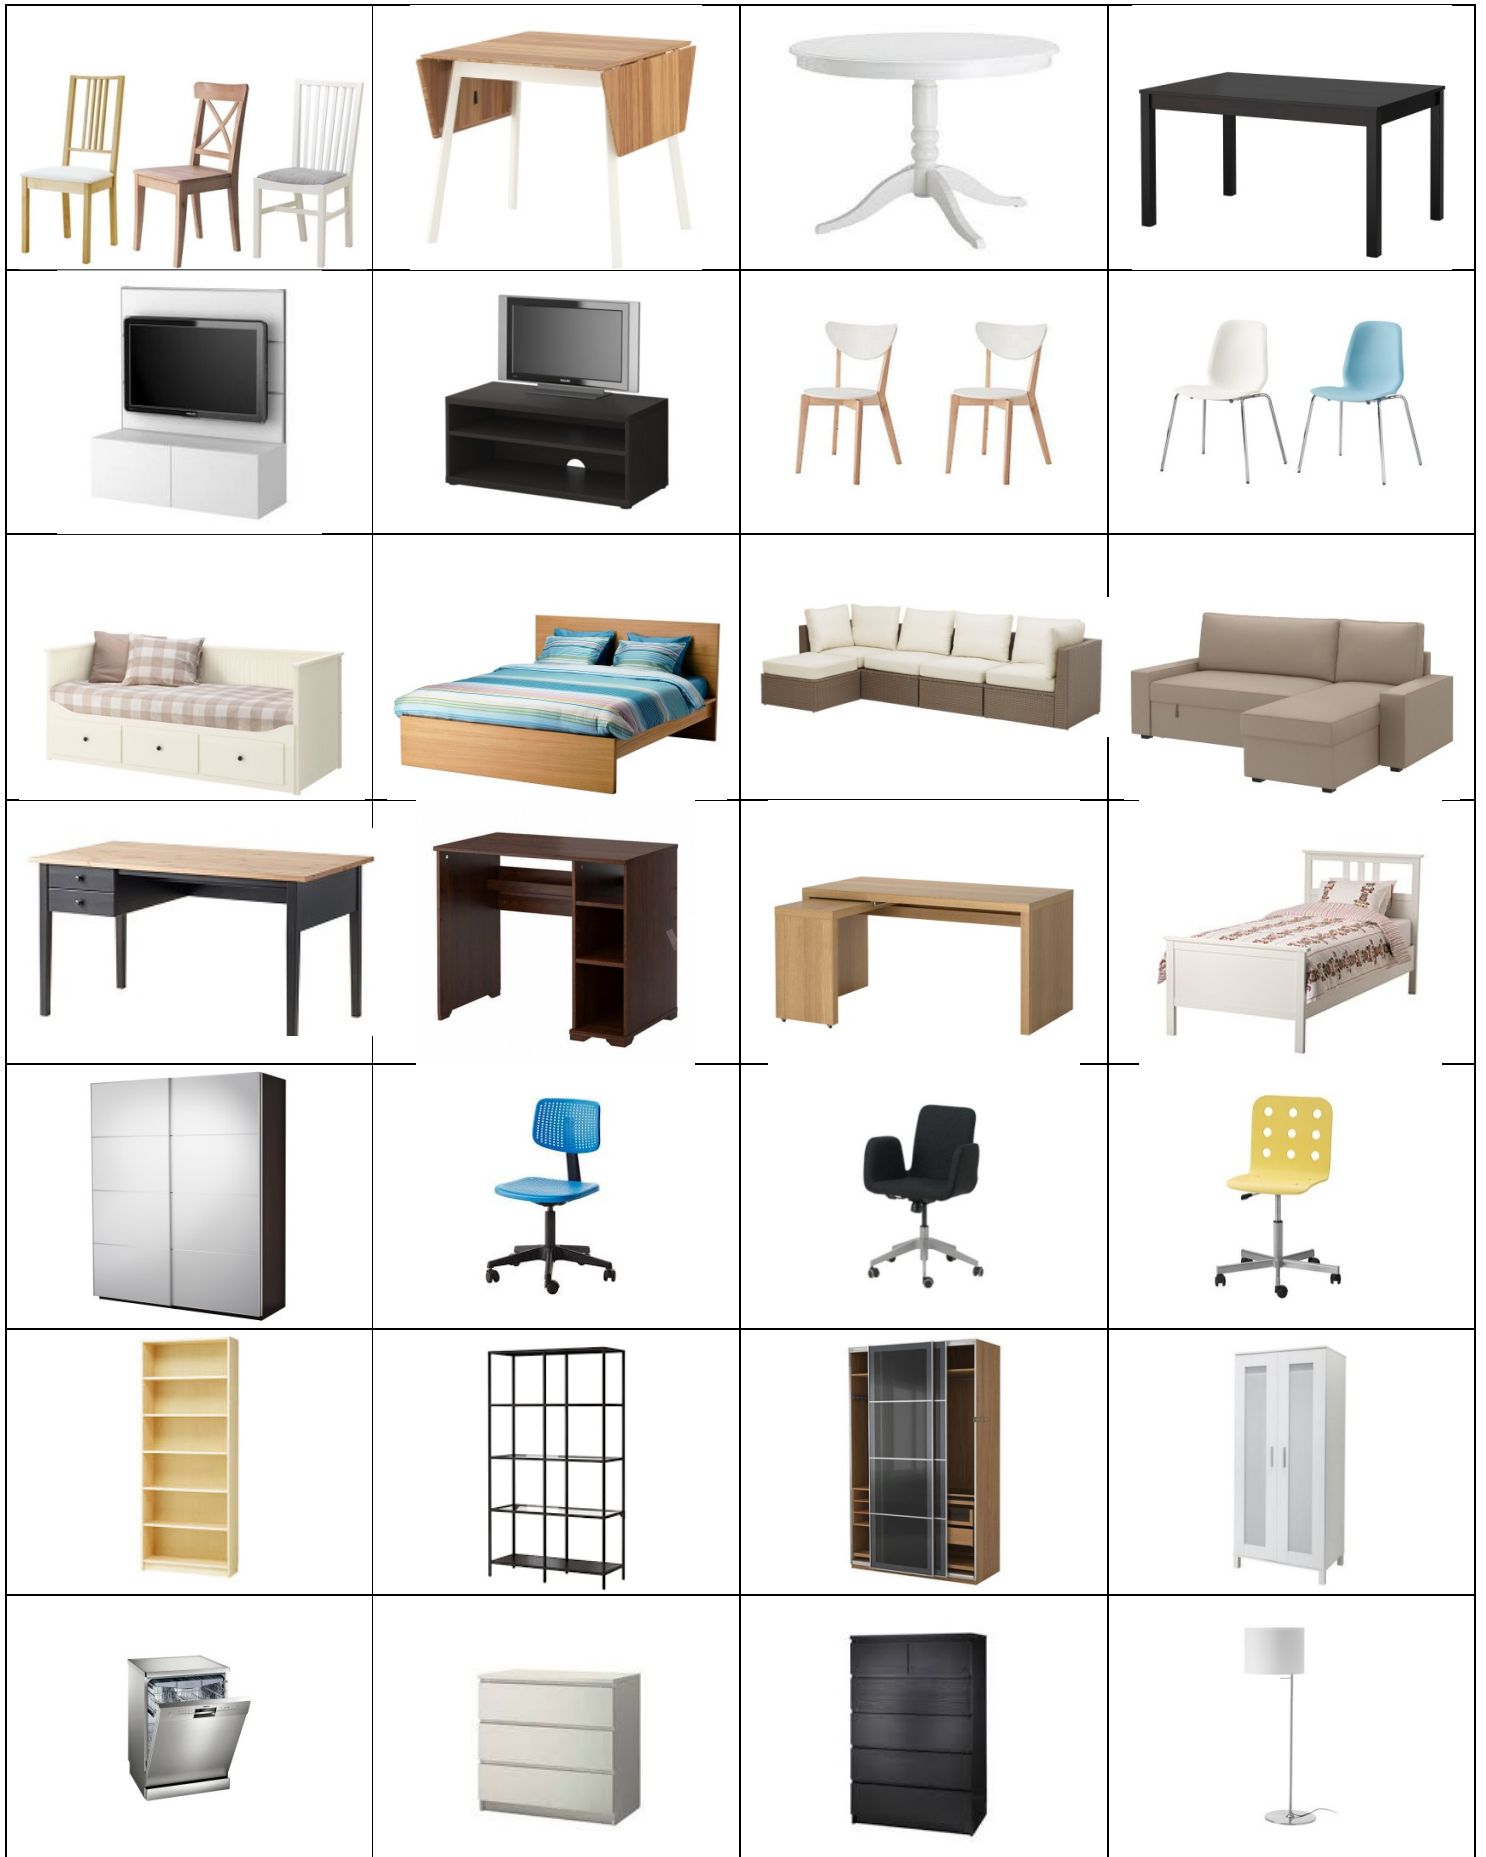

frigorífico	microondas	lavadora	sillón
sillón			

 A bright yellow, tufted armchair with a high back and curved legs.	 A silver front-loading washing machine with a circular glass door and a control panel on top.	 A black microwave oven with a silver control panel on the right side.	 A tall, white refrigerator with a top freezer compartment and a larger bottom refrigerator compartment.
			 A light green, tufted armchair with a high back and curved legs, similar in style to the yellow one.